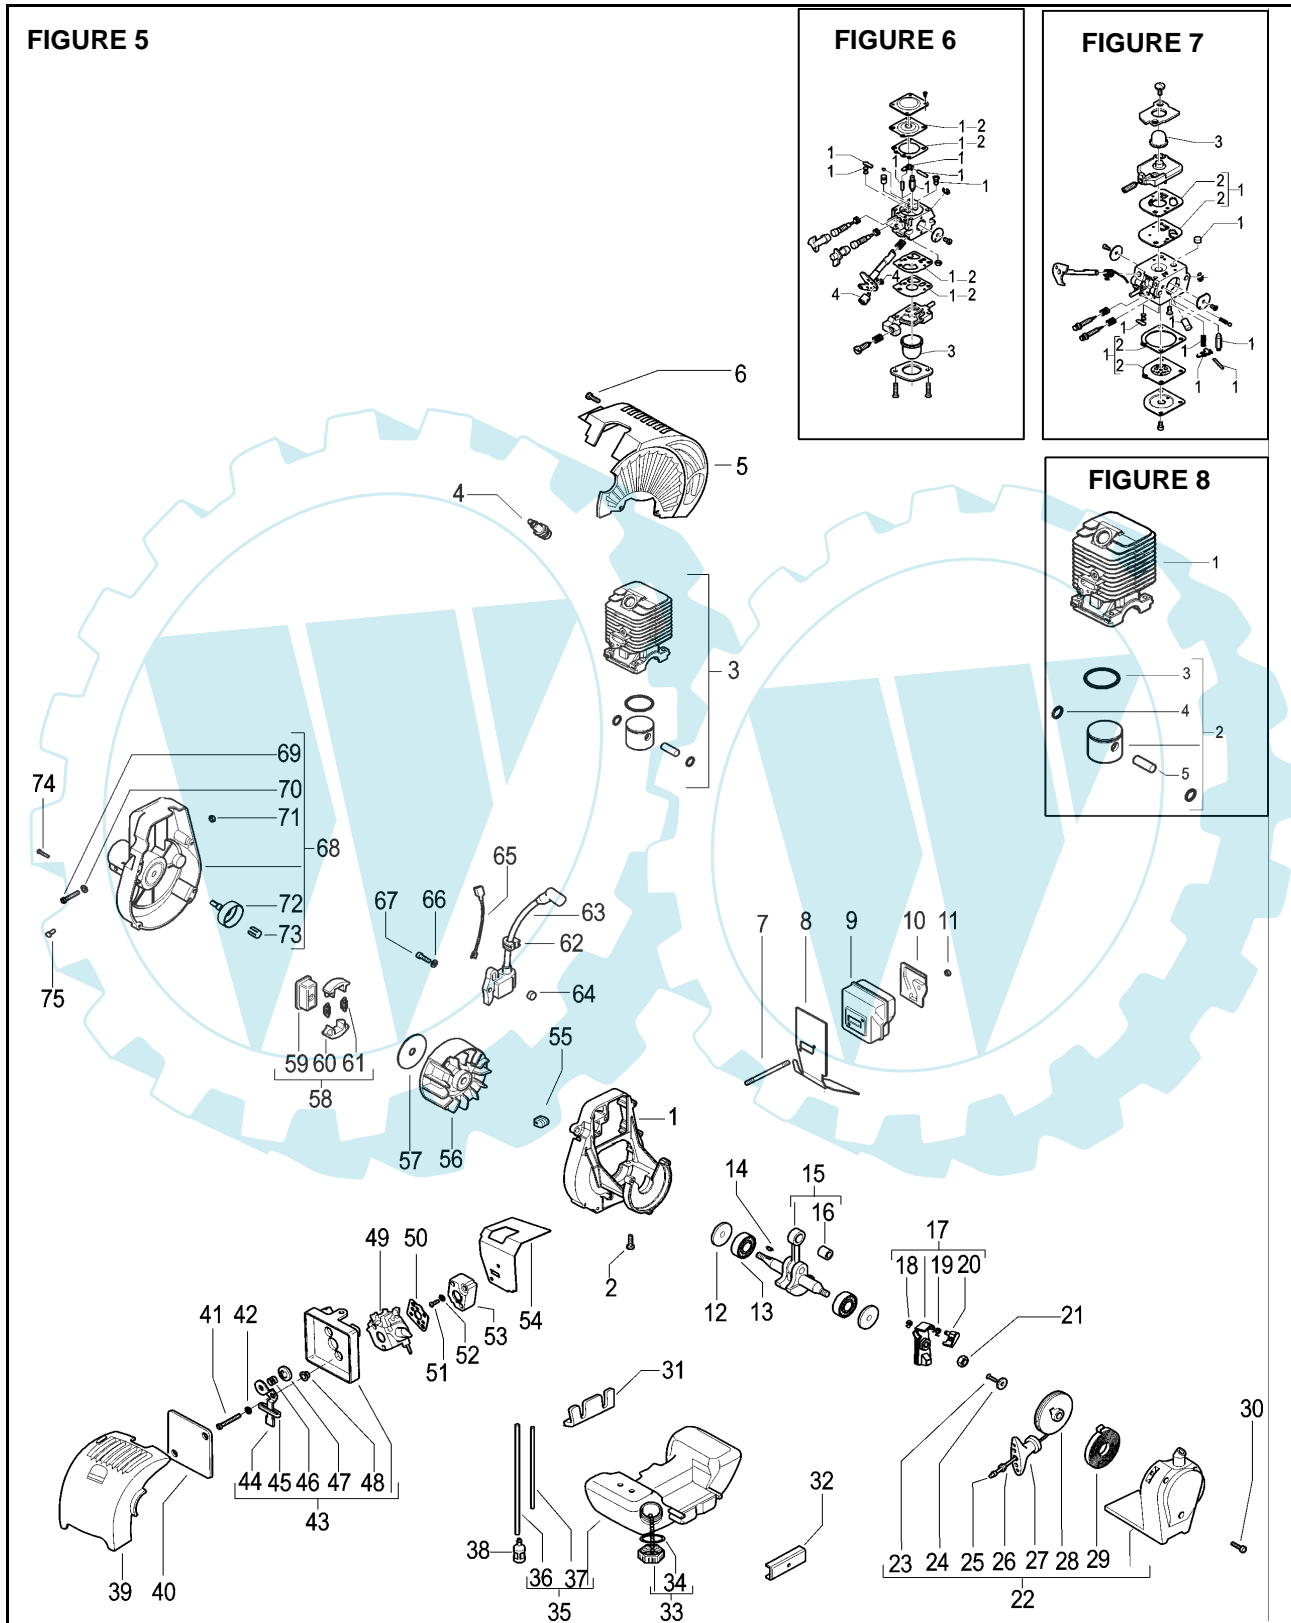

The Electrolux Group. The world's No.1 choice.

Item	P/N McC	P/N ELX	Qty	DESCRIPTION
FIGURE 5				
1	242802	538242802	1	crankcase
2	227565	538227565	4	screw M5x25
3	FIGURE 8			
A 4	92879	538092879	1	spark plug RDJ8J
5	242704	538242704	1	engine cover
6	241963	538241963	2	screw M4x22
7	242037	538242037	2	stud bolt
B 8	243273	538243273	1	exhaust gasket
C 9	242131	538242131	1	muffler
10	323760	538323760	1	muffler shield
11	235642	538235642	2	nut M5
C 12	242994	538242994	2	seal
C 13	241594	538241594	2	ball bearing
C 14	227631	538227631	1	key
15	242003	538242003	1	crankshaft assy
C 16	• 235742	538235742	1	needle bearing
17	241784	538241784	1	starter pawl assy
18	• 111088	538111088	1	snap ring
19	• 241782	538241782	1	spring
20	• 241781	538241781	1	pawl
21	235248	538235248	1	nut
C 22	242041	538242041	1	starter assy
23	• 240862	538240862	1	screw M4x18
24	• 241703	538241703	1	washer
A 25	• 241746	538241746	1	rope
26	• 235612	538235612	1	washer
27	• 241778	538241778	1	handle
B 28	• 241620	538241620	1	pulley
B 29	• 241619	538241619	1	spring
30	241963	538241963	3	screw M4x20
31	242038	538242038	1	tank grommet (crankcase side)
32	242039	538242039	1	tank grommet (starter side)
B 33	242484	538242484	1	fuel tank cap assy
A 34	• 236564	538236564	1	gasket
C 35	242040	538242040	1	fuel tank assy
B 36	• 229717	538229717	1	hose
B 37	• 229743	538229743	1	primer bulb hose
A 38	93720	538093720	1	fuel pickup
39	242703	538242703	1	air filter cover
B 40	242035	538242035	1	air filter
41	235808	538235808	2	screw 5x50
42	235248	538235248	1	washer
43	248485	538248485	1	air box assy
44	• 241769	538241769	1	choke lever
45	• 241622	538241622	1	choke lever grommet
46	• 235822	538235822	1	spring
47	• 241602	538241602	1	choke shutter
48	• 227022	538227022	2	bushing
C 49	FIGURE 6 / FIGURE 7			
A 50	241600	538241600	1	carb. Gasket
51	235806	538235806	2	screw M5x20
52	235248	538235248	2	washer

Item	P/N McC	P/N ELX	Qty	DESCRIPTION
B 53	241750	538241750	1	carb. Spacer
B 54	242860	538242860	1	intake gasket
55	241607	538241607	1	grommet
56	241796	538241796	1	flywheel
57	241604	538241604	1	dust shield
B 58	241793	538241793	1	clutch assy
59	• 241789	538241789	1	clutch hub
60	• 241743	538241743	2	clutch shoe
A 61	• 241794	538241794	2	clutch spring
62	236322	538236322	1	grommet
C 63	241749	538241749	1	ignition coil
64	227769	538227769	2	spacers
65	241606	538241606	1	ground wire
66	235248	538235248	2	washer
67	235803	538235803	2	screw M5x25
C 68	241725	538241725	1	joint assy
69	• 235803	538235803	1	screw M5x25
70	• 235248	538235248	1	washer
71	• 229524	538229524	1	nut M5
72	• 241785	538241785	1	clutch drum
73	• 228260	538228260	1	pin
74	227568	538227568	4	screw M4x20
75	236981	538236981	1	screw

FIGURE 6 WALBRO WT 686				
C -	242932	538242932		carb.
B 1	• 324013	538324013		K20 rep. Kit
A 2	•• 324009	538324009		D20 gasket kit
C 3	• 225834	538225834		primer bulb
4	• 224466	538224466		swivel kit

FIGURE 7 ZAMA C1Q M38				
C -	-	-		carb.
B 1	• 300465	538300465		RB-28 rep.kit
A 2	•• 300473	538300473		diaph/gasket kit
C 3	• 246946	538246946		primer bulb

FIGURE 8 cylinder, piston 25cc				
C 1	242803	538242803	1	cylinder
C 2	248177	538248177	1	piston kit
B 3	• 240002	538240002	1	piston ring
4	• 235008	538235008	2	snap ring
5	• 241735	538241735	1	piston pin

FIGURE 8 cylinder, piston 29cc				
C 1	243076	538243076	1	cylinder
C 2	249179	538249179	1	piston kit
B 3	• 242602	538242602	1	piston ring
4	• 235008	538235008	2	snap ring
5	• 242030	538242030	1	piston pin

A=ALTA ROTAZIONE
B=MEDIA ROTAZIONE
C=ALTA ROTAZIONE
NUOVI CODICI

A=HIGH MOVING
B=MEDIUM MOVING
C=SLOW MOVING
NEW P. NUMBERS

A=HAUTE DEMANDE
B=MOYENNE DEMANDE
C=BASSE DEMANDE
NOUVELLES REFERENCES

A=GROBE NACHFRAGE
B=MITTELMAESSIGE
C=WENIGE NACHFRAGE
NEU CODEX

The Electrolux Group. The world's No.1 choice.