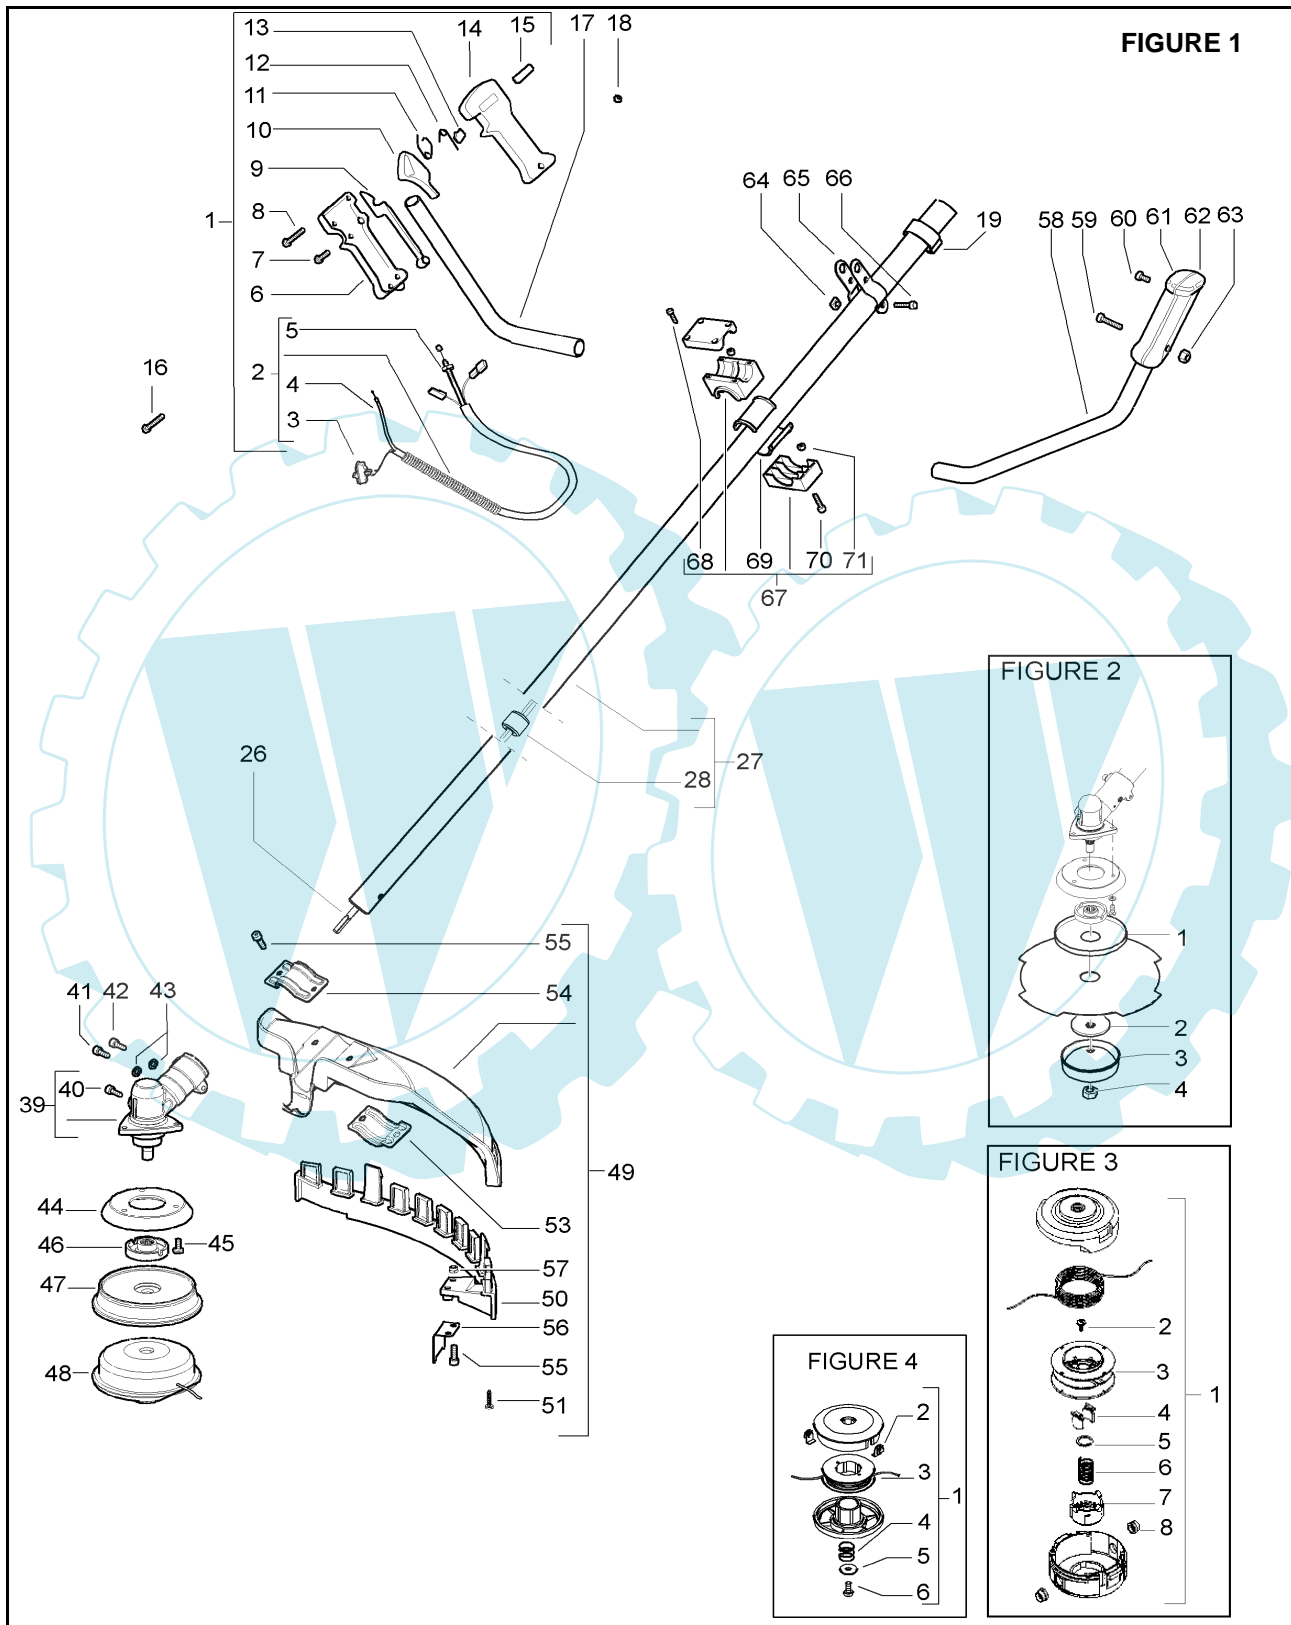

Service

 **The Electrolux Group. The world's No.1 choice.**

Item	P/N McC	P/N ELX	Qty	DESCRIPTION
FIGURE 1				
1	227089	538227089	1	trigger box assy
C 2	• 227082	538227082	1	cable assy
C 3	•• 236394	538236394	1	switch
C 4	•• 227054	538227054	1	throttle cable
5	• 235912	538235912	1	nut M6
6	• 241293	538241293	1	half handle (right)
7	• 240618	538240618	2	screw 3x16
8	• 240833	538240833	3	screw 3x20
9	• 229820	538229820	1	safety lever
10	• 241295	538241295	1	throttle trigger
11	• 240091	538240091	1	throttle trigger spring
12	• 229973	538229973	1	throttle advance spring
13	• 229823	538229823	1	throttle advance
14	• 241294	538241294	1	half handle (left)
15	• 229824	538229824	1	throttle advance slide
16	235804	538235804	1	screw M5x30
17	229831	538229831	1	right handle bar
18	235216	538235216	1	nut M5
19	229850	538229850	2	cable retain
26	240486	538240486	1	drive shaft
27	242442	538242442	1	shaft assy
28	• 228192	538228192	5	bushing
39	242728	538242728	1	gear box
40	• 240151	538240151	1	screw M8x10
41	235802	538235802	1	screw 5x14
42	235803	538235803	1	screw 5x25
43	236529	538236529	2	split washer
44	242729	538242729	1	flange adapter
45	240688	538240688	3	screw M5 and washer
A 46	242815	538242815	1	flange
B 47	242823	538242823	1	spacer (TNG string head)
B 47	241155	538241155	1	spacer (standard string head)
A 48		FIGURE 3	1	string head (TNG)
A		FIGURE 4	1	string head (standard)
B 49	• 249155	538249155	1	guard ass'y
B 50	• 242644	538242644	1	guard extension
51	• 240862	538240862	1	screw M5x14
53	• 242752	538242752	1	lower clamp
54	• 242629	538242629	1	upper clamp
55	• 227563	538227563	4	screw M5x16
56	• 241973	538241973	1	line cutter
57	• 229208	538229208	2	nut
58	229832	538229832	1	left handle bar
59	235212	538235212	1	screw M5x35
60	240833	538240833	1	screw M3x20
61	229985	538229984	1	left handle (right half)
62	229984	538229985	1	left handle (left half)
63	235216	538235216	1	nut M5